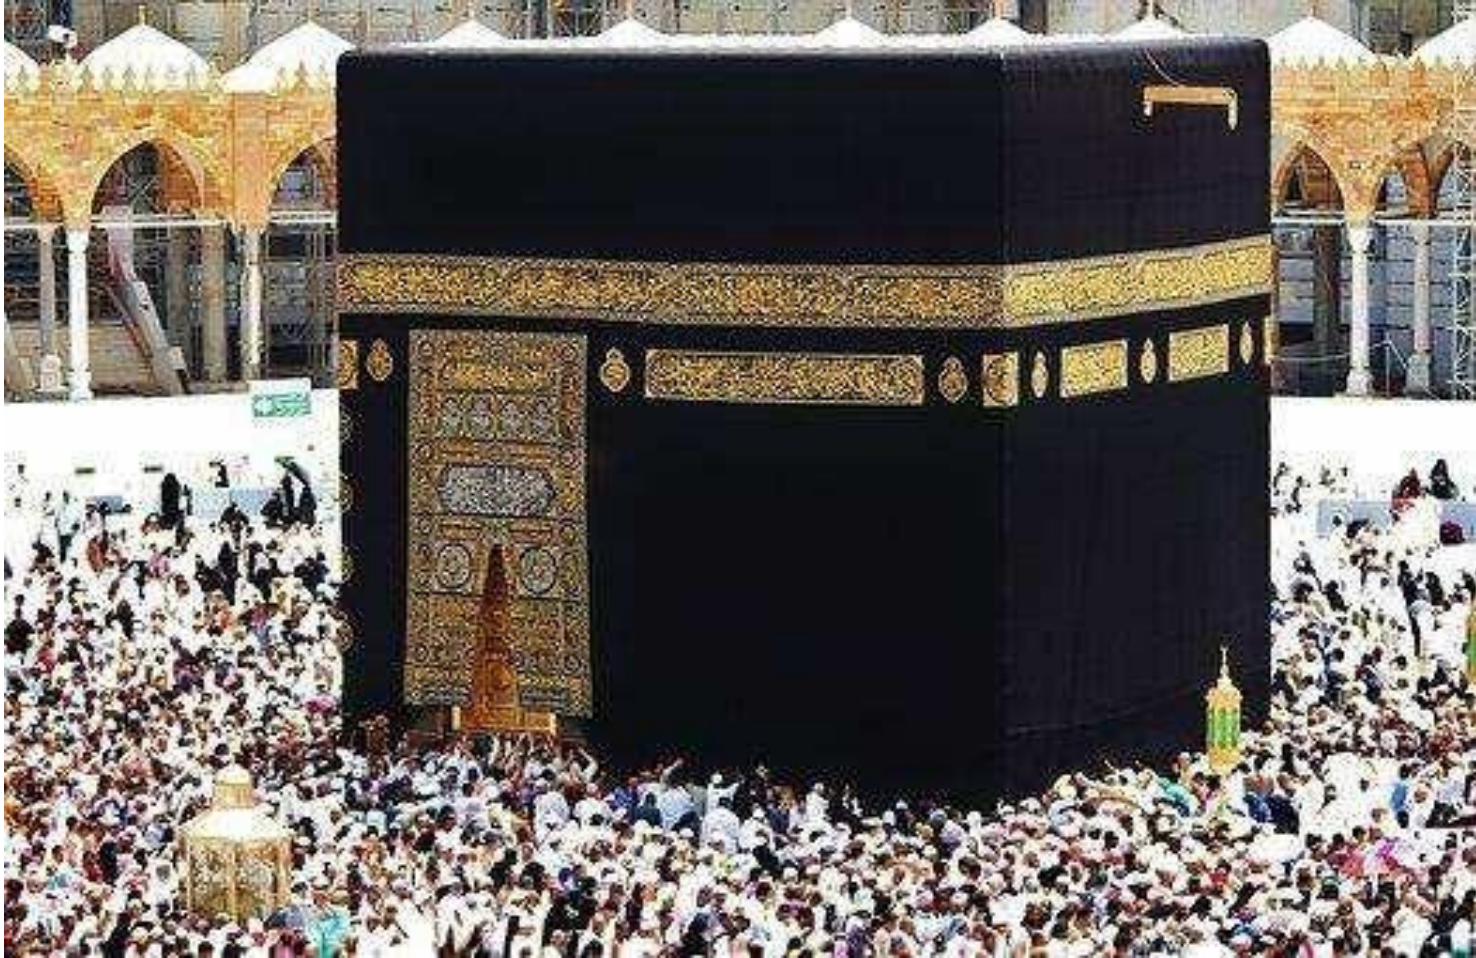

The Holy Ka'aba

- ❖ The Holy Ka'aba in Makkah (also spelt as Mecca), Saudi Arabia, has a special significance to Muslims as it was the first house of worship to be built on Earth.
- ❖ Muslims face the Holy Ka'aba when they perform their prayers.